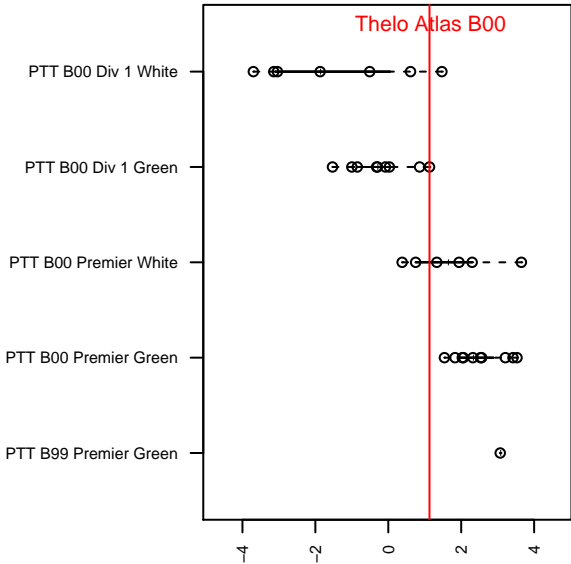

Thelo Atlas B00

Thelo United Futbol
Milwaukie, OR
B00 total strength=1362
attack=7.74 defense=6.35
fall league = PTT B00 Div 1 Green

alt names used:
Thelo United FC Atlas
Thelo Atlas
Thelo United FC Atlas

Venues played:
2015 ETFC Adidas Cup U15-16
2015 Portland Winter Showcase U15
2015 PTT B00 Division 1 Green
2015 OYS State Cup B00

Thelo Atlas B00
Dots are actual minus expected GF (blue circles) and GA (red triangles).
Blue line is smoothed change in attack strength. Red is smoothed change in defense strength.

**attack and defense variance (black dot)
relative to other teams
and top 10 in region**

**attack and defense rating
relative to others at age
and all opponents in last 13 months**

Performance relative to 13 month average