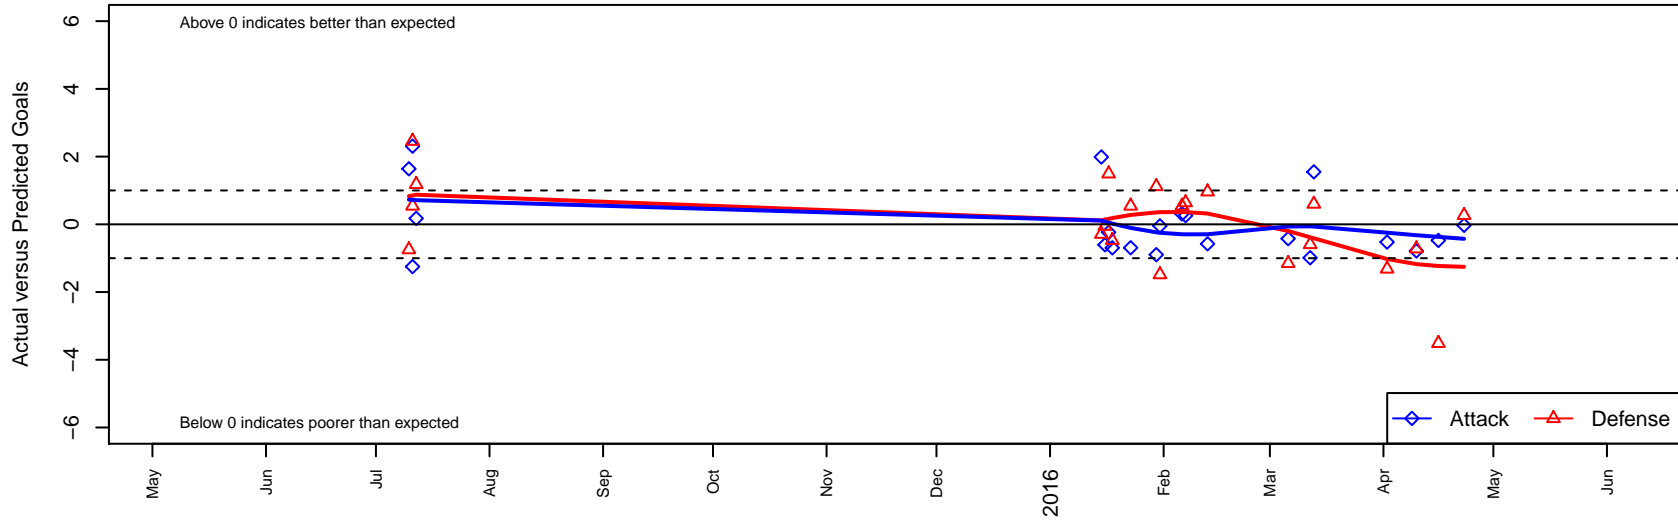

Thelo Atlas B00

Thelo United Futbol
Milwaukie, OR
B00 total strength=1362
attack=7.74 defense=6.35
fall league = PTT B00 Div 1 Green

alt names used:
Thelo United FC Atlas
Thelo Atlas
Thelo United FC Atlas

Venues played:
2015 ETFC Adidas Cup U15-16
2015 Portland Winter Showcase U15
2015 PTT B00 Division 1 Green
2015 OYS State Cup B00

Thelo Atlas B00
Dots are actual minus expected GF (blue circles) and GA (red triangles).
Blue line is smoothed change in attack strength. Red is smoothed change in defense strength.

**attack and defense variance (black dot)
relative to other teams
and top 10 in region**

**attack and defense rating
relative to others at age
and all opponents in last 13 months**

Performance relative to 13 month average