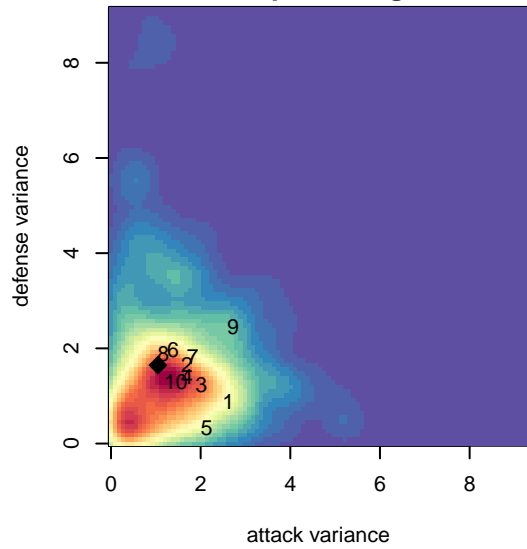

Thelo Atlas B00

Thelo United Futbol
Milwaukie, OR
B00 total strength=1362
attack=7.74 defense=6.35
fall league = PTT B00 Div 1 Green

alt names used:
Thelo United FC Atlas
Thelo Atlas
Thelo United FC Atlas

Venues played:
2015 ETFC Adidas Cup U15-16
2015 Portland Winter Showcase U15
2015 PTT B00 Division 1 Green
2015 OYS State Cup B00

Thelo Atlas B00
Dots are actual minus expected GF (blue circles) and GA (red triangles).
Blue line is smoothed change in attack strength. Red is smoothed change in defense strength.

**attack and defense variance (black dot)
relative to other teams
and top 10 in region**

**attack and defense rating
relative to others at age
and all opponents in last 13 months**

Performance relative to 13 month average